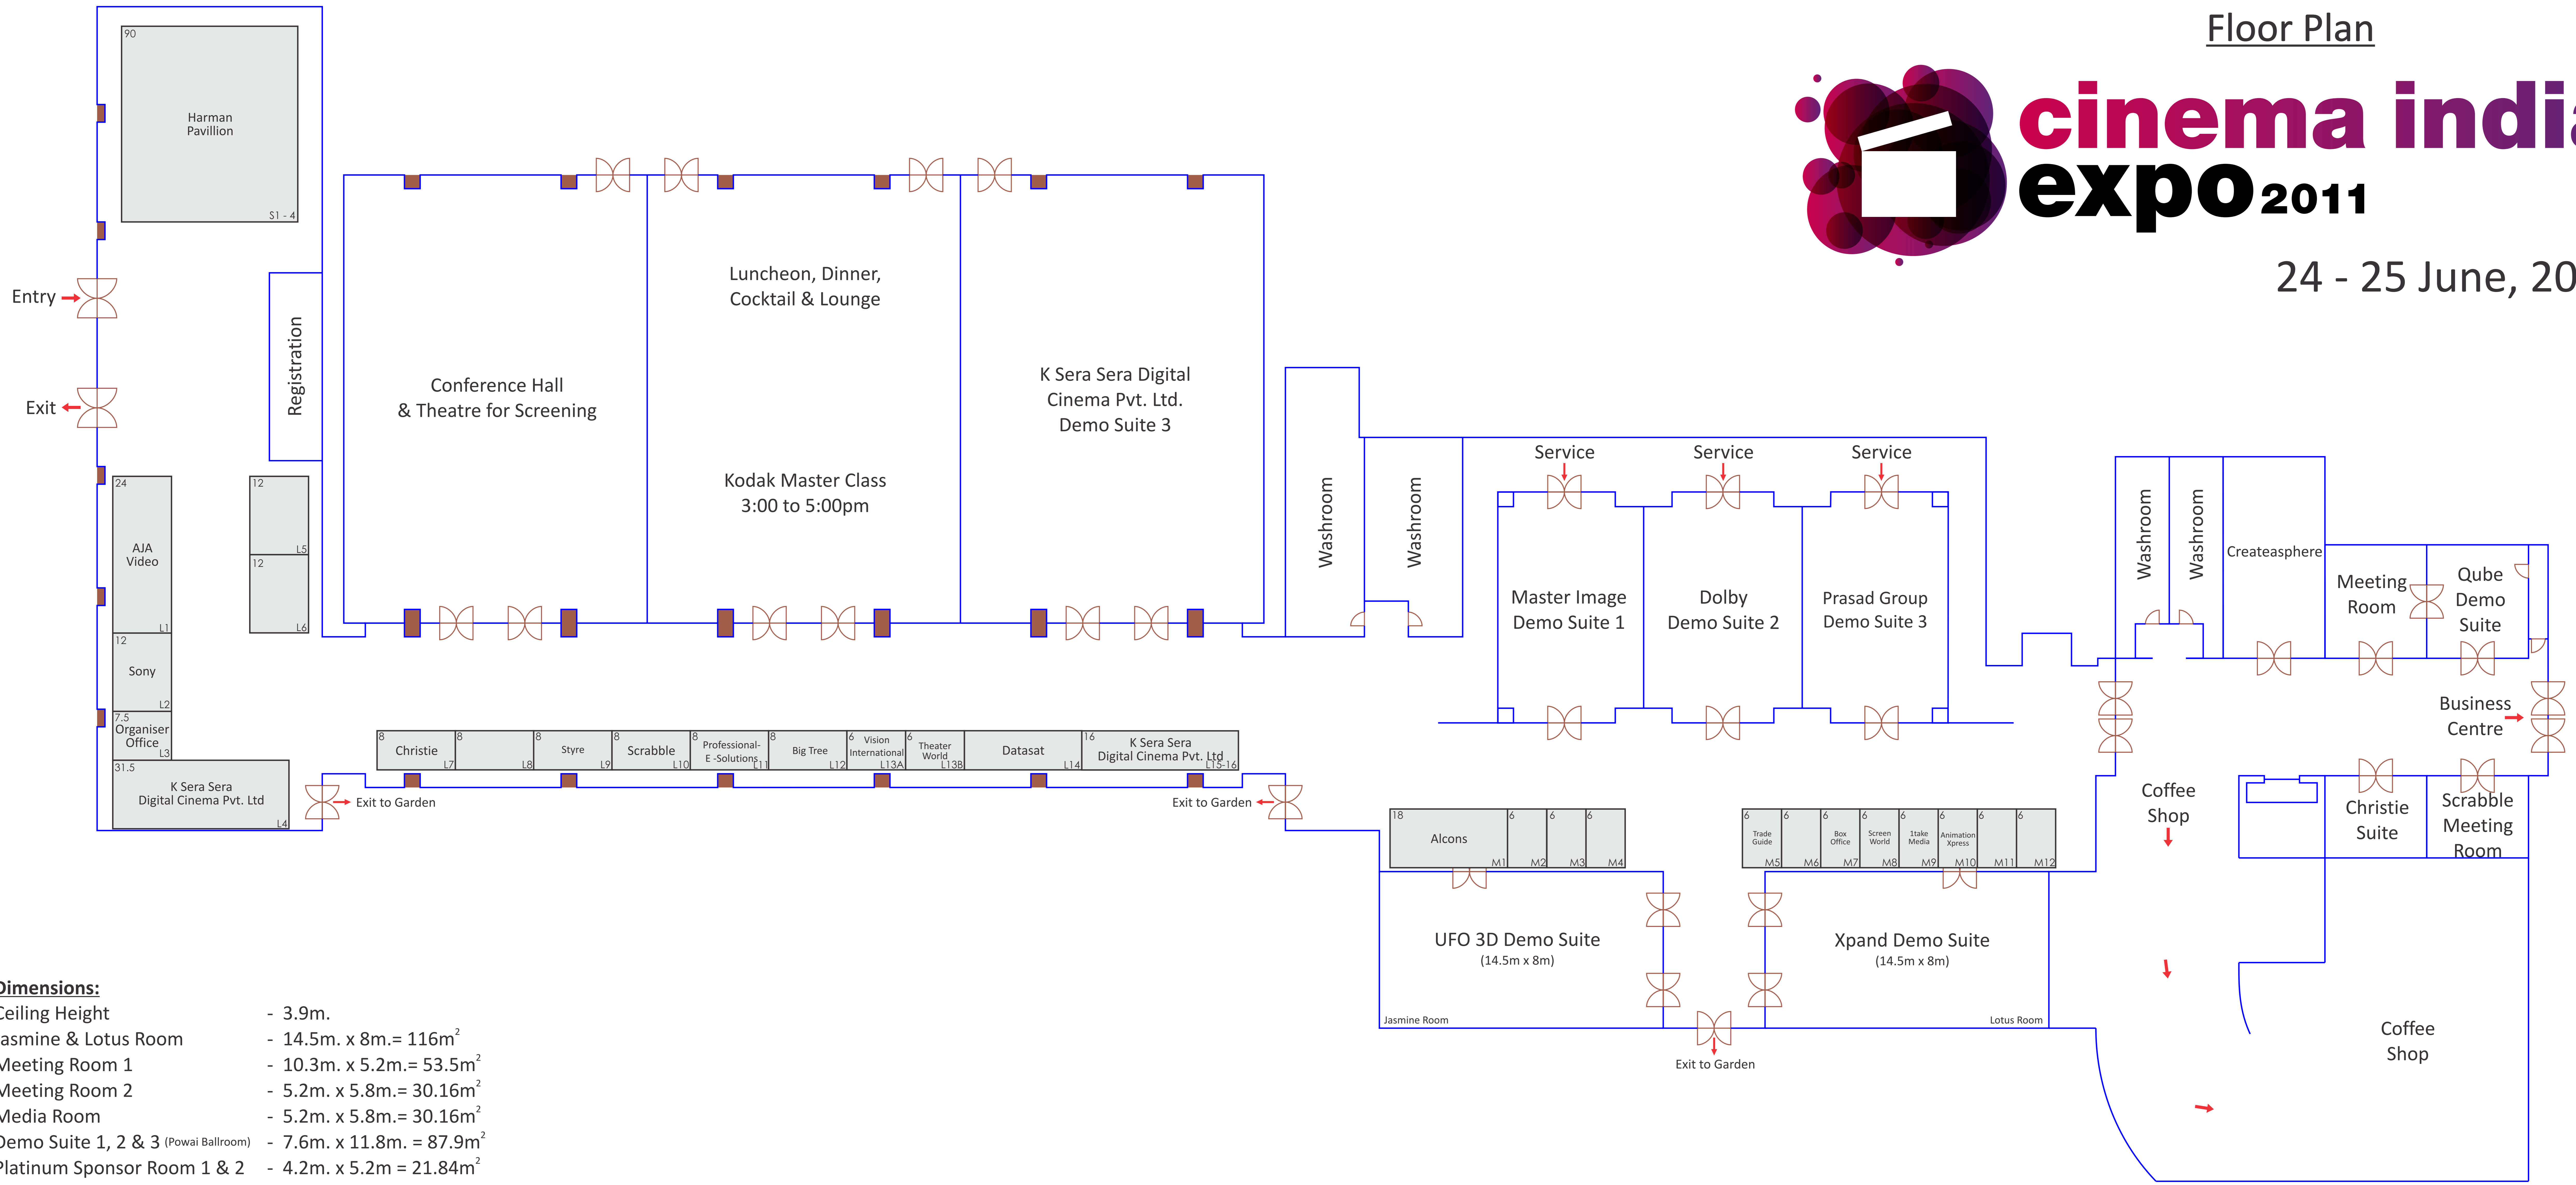

24 - 25 June, 2011

Dimensions:

Ceiling Height	- 3.9m.
Jasmine & Lotus Room	- 14.5m. x 8m.= 116m ²
Meeting Room 1	- 10.3m. x 5.2m.= 53.5m ²
Meeting Room 2	- 5.2m. x 5.8m.= 30.16m ²
Media Room	- 5.2m. x 5.8m.= 30.16m ²
Demo Suite 1, 2 & 3 (Powai Ballroom)	- 7.6m. x 11.8m. = 87.9m ²
Platinum Sponsor Room 1 & 2	- 4.2m. x 5.2m = 21.84m ²

Renaissance Convention Centre Hotel,
Powai, Mumbai, India

*Subject to change